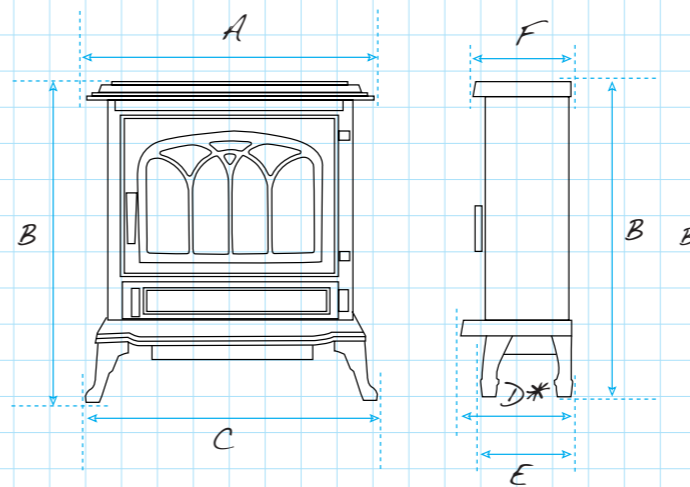

Arched Window

Plain

Canterbury Electric

Lincoln Gas