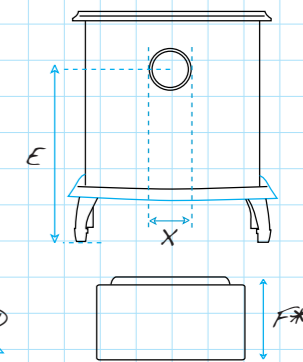

Measurements

This drawing shows a typical installation of a Canterbury slimline gas stove on a shallow depth hearth. A vertical closure plate has been used to seal the fireplace opening.

Lincoln Gas

Page	Name	A	B	C	D	E	F	G	X
3	Winchester Gas	585	610	600	395	460	150	460	125
4	Winchester Electric	585	610	600	365	300	260	-	-
5	York Midi Gas	440	580	465	410	470	440	135	125
6	York Midi Electric	440	580	465	310	260	245	-	-
6	York Grande Electric	610	580	620	310	260	245	-	-
7	Canterbury Gas	575	660	600	250	460	330	-	125
8	Canterbury Electric	575	660	600	325	280	285	-	-
9	Lincoln Gas	570	660	560	220	475	320	-	125
10	Lincoln Electric	570	660	560	320	220	280	-	-
11	Serrano 3 Electric	427	538	420	360	320	285	-	-

* Overall depth including ash lip