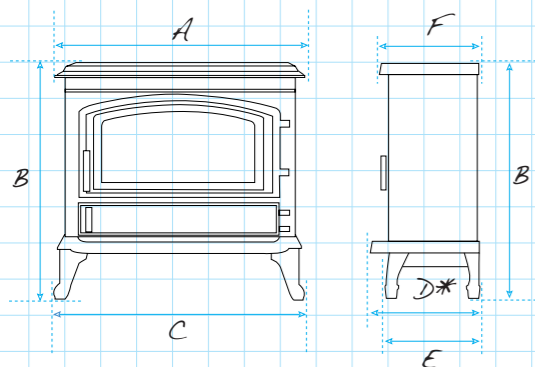

York Grande Electric