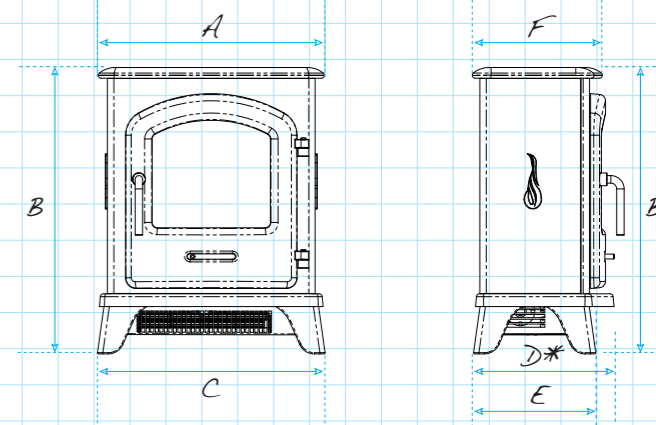

Fitted as standard Option available

Door insert options - Gas & Electric

Arched Window

Plain

Arched Lattice

Lattice

Measurements

This drawing shows a typical installation of a Canterbury slimline gas stove on a shallow depth hearth. A vertical closure plate has been used to seal the fireplace opening.

Lincoln Electric

Serrano 3 Electric

Page	Name	A	B	C	D	E	F	G	X
3	Winchester Gas	585	610	600	395	460	150	460	125
4	Winchester Electric	585	610	600	365	300	260	-	-
5	York Midi Gas	440	580	465	410	470	440	135	125
6	York Midi Electric	440	580	465	310	260	245	-	-
6	York Grande Electric	610	580	620	310	260	245	-	-
7	Canterbury Gas	575	660	600	250	460	330	-	125
8	Canterbury Electric	575	660	600	325	280	285	-	-
9	Lincoln Gas	570	660	560	220	475	320	-	125
10	Lincoln Electric	570	660	560	320	220	280	-	-
11	Serrano 3 Electric	427	538	420	360	320	285	-	-