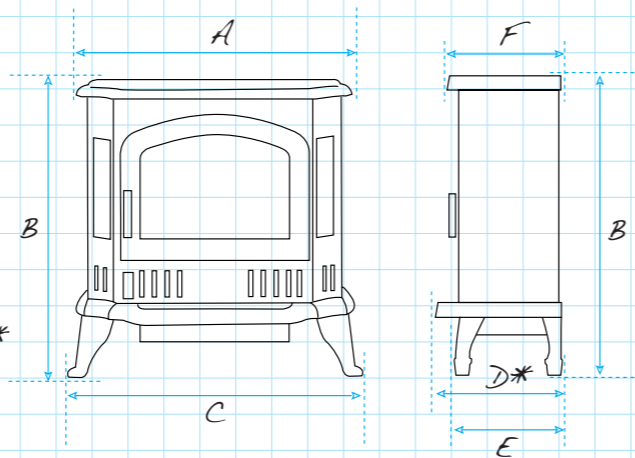

Winchester Electric