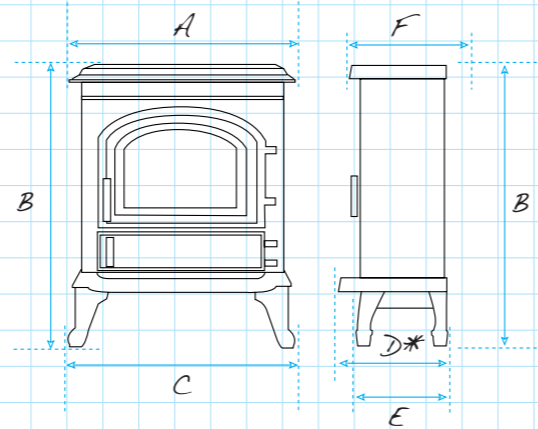

York Midi Electric