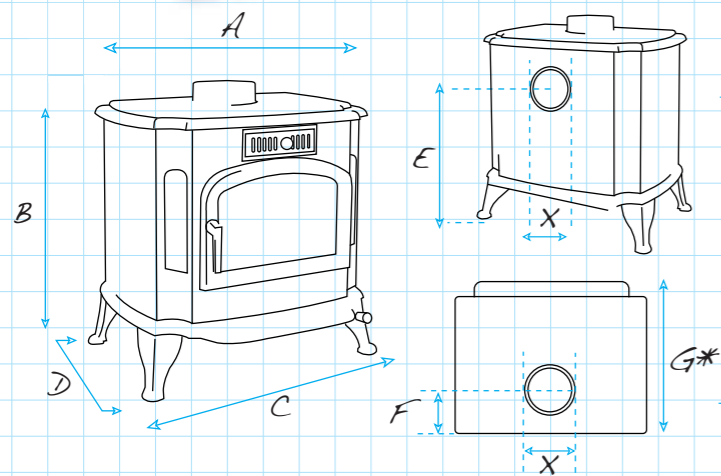

Winchester Gas