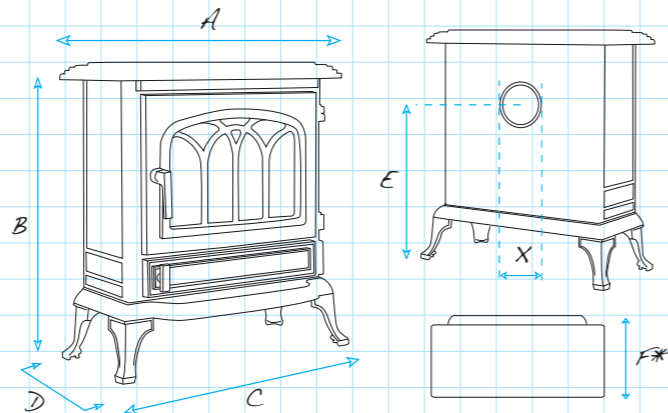

Canterbury Gas