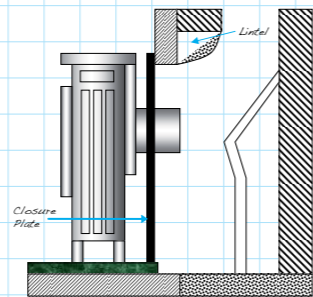

Fitted as standard Option available

Cast Iron Electric Stoves

	FUEL EFFECT		HANDLES & KNOBS			DOOR INSERTS			ENAMEL FINISH (SPECIAL ORDER)			
	COAL	LOG	BLACK	BRASS	CHROME	LATTICE	ARCHED LATTICE	PLAIN	ARCHED WINDOW	BLACK	BLUE	GREEN
WINCHESTER	✓	✓	✓	●				✓		●	●	●
YORK MIDI	✓		✓	●		✓	●	●	●			
YORK GRANDE	●	●	✓	●		✓	●	●	●			
CANTERBURY	✓	✓	✓	●			●	●	✓	●	●	●
LINCOLN	✓	✓	✓							●	●	●
SERRANO 3	✓				✓							

Fitted as standard Option available

Door insert options - Gas & Electric

Arched Window

Plain

Arched Lattice

Lattice

Measurements

This drawing shows a typical installation of a Canterbury slimline gas stove on a shallow depth hearth. A vertical closure plate has been used to seal the fireplace opening.