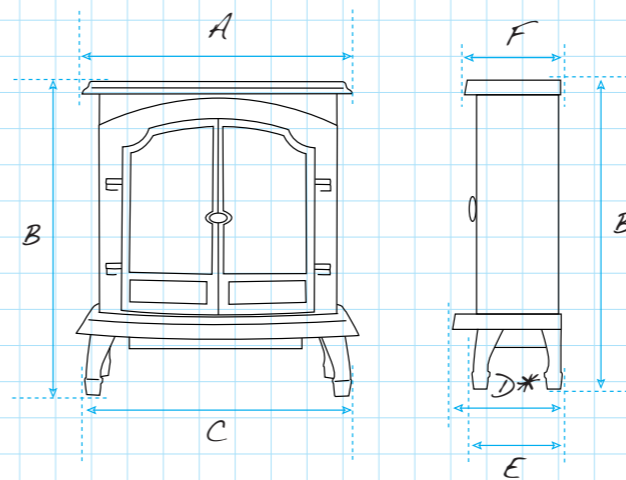

Lincoln Electric