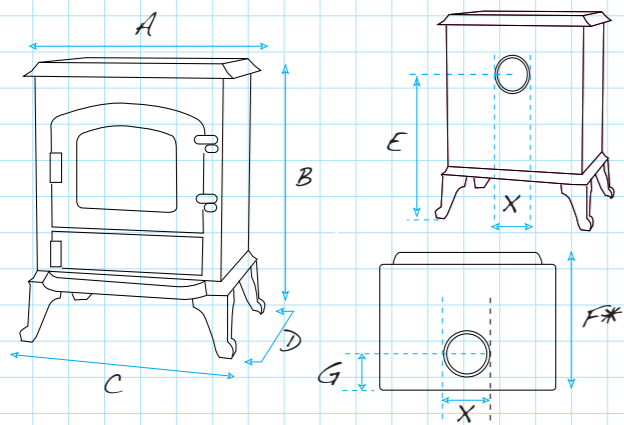

York Midi Gas